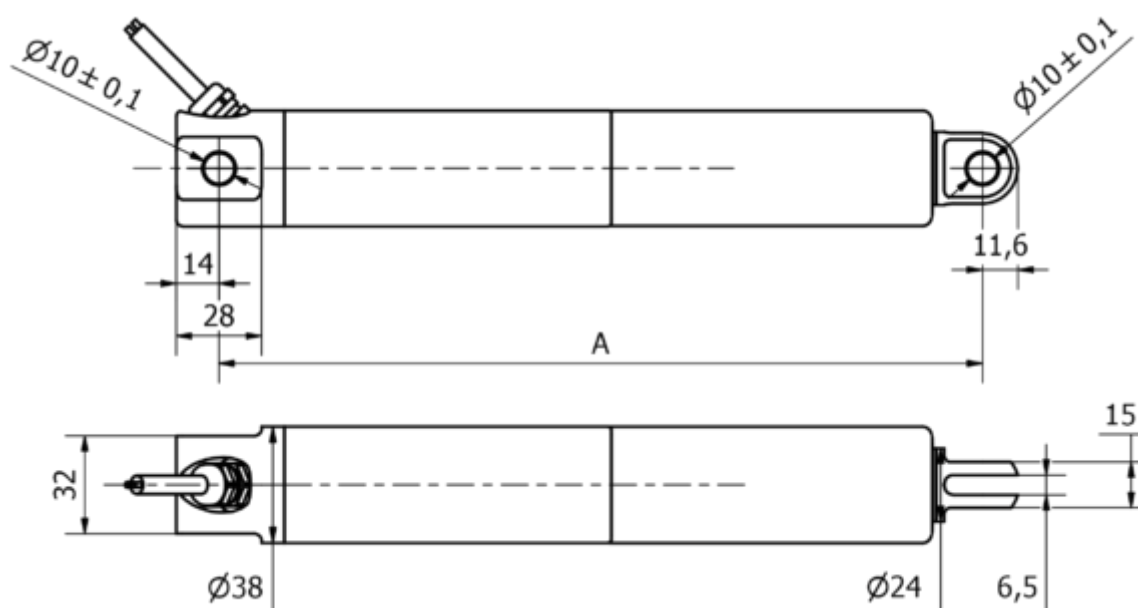

Data Sheet

Article number: 8S38215008003KCNLSK0

Description: KLEEl ine38, 150mm, 800N, 8 mm/s, Stainless steel, IP69K
24 VDC, 3 m. Cable, Limit Switch Hall, Clevis

Measures

A	= 220 + slaglængde/stroke
Cable length	= 3 m
Load speed mm/s	= 8 mm/s
Option	= Hall sensor
Stroke (mm)	= 150
Voltage	= 24 V